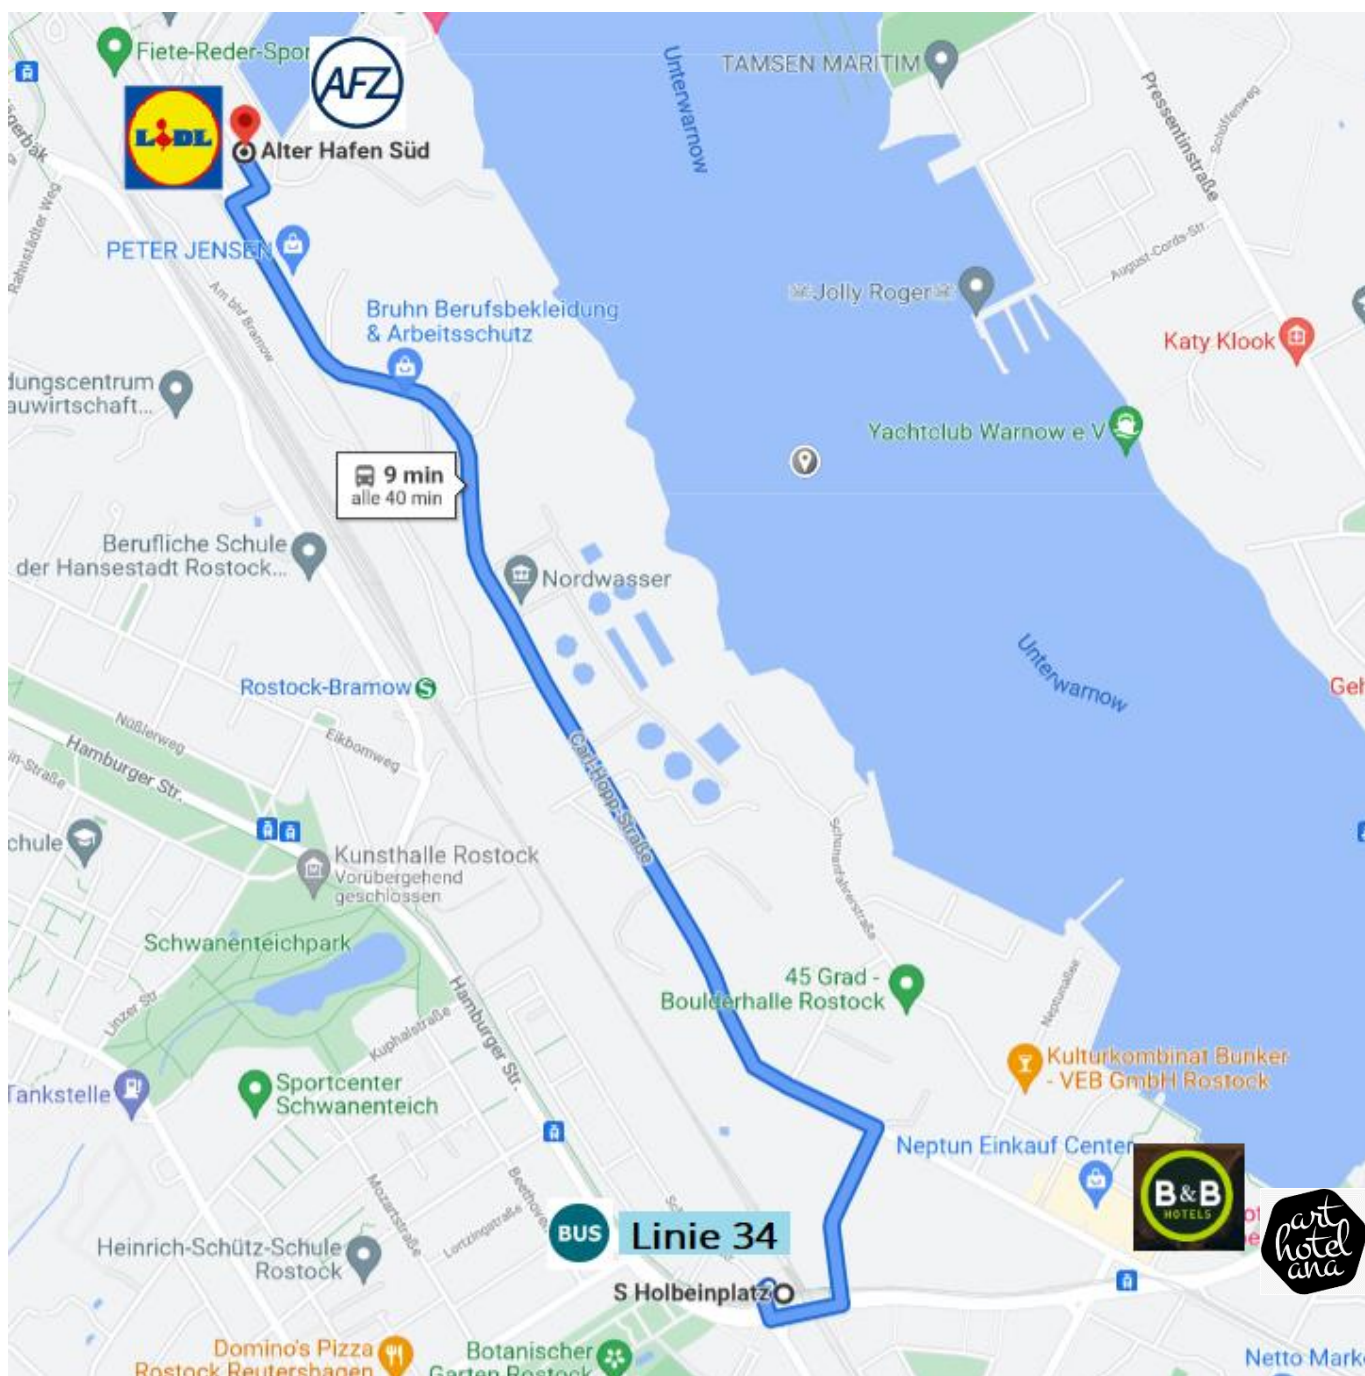

Address:

Lübecker Str. 30
18057 Rostock
Germany

Room reservation:

- only via AFZ 0381 8017 300

Check-in times:

- daily from 2 p.m.
(late check-in: door-code will be send via e-mail)

Check-out times:

- daily ... in the morning of departure until 8 a.m.

Parking possibilities:

- at AAA against fee
- at AFZ free of charge

direction by bus (# 34) from B&B/AAA to AFZ (bus ticket NOT included)

departure: 7:23 a.m. from station Holbeinplatz

AFZ Aus- und Fortbildungszentrum Rostock GmbH
Alter Hafen Süd 334 • 18069 Rostock
afz@afz-rostock.de • www.afz-rostock.de